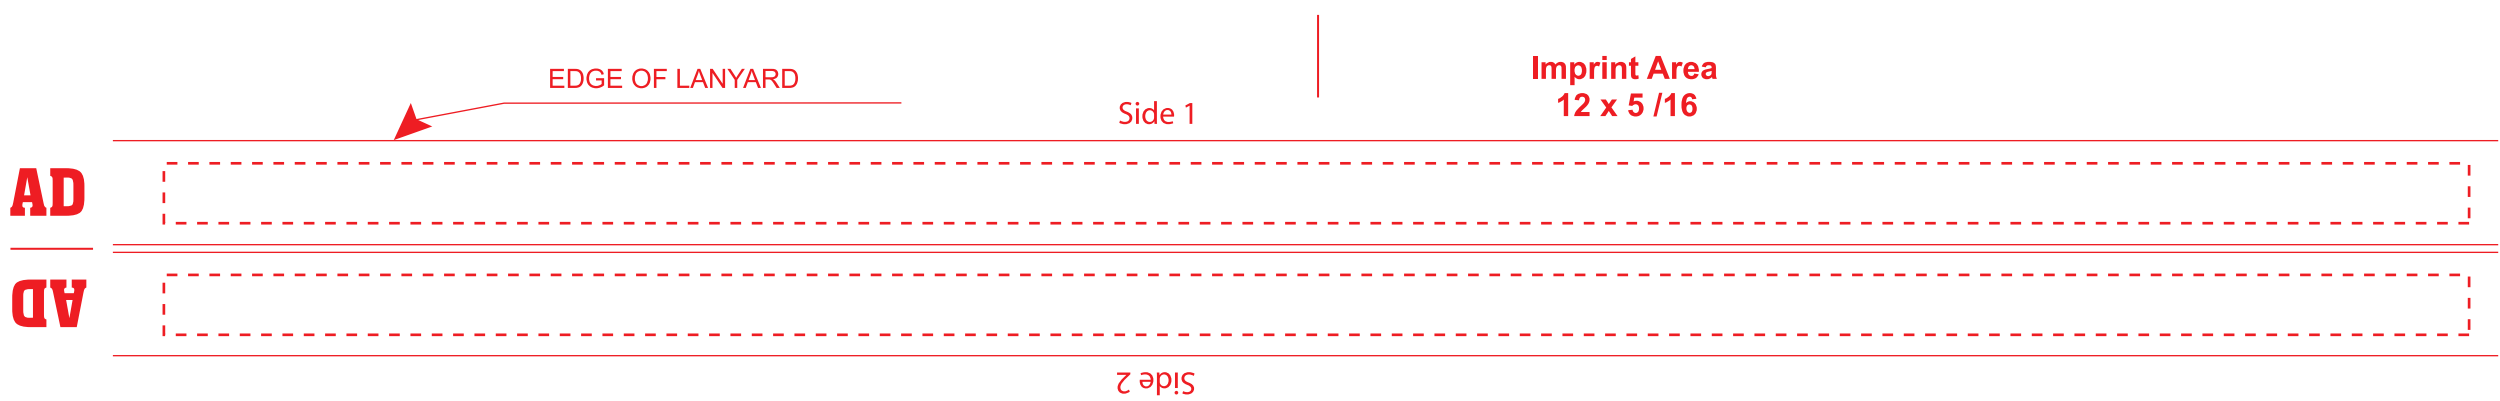

lanyard_010 - 1/2" breakaway lanyard with key ring_65152

Font Used: **ANCHOR JACK**
 Font Point Used: 18pt

Font Used: *Brush Script Std Medium*
 Font Point Used: 25pt
 All fonts converted to outlines

Product Dimensions: 1/2"w x 18"h
 Please Outline All Fonts Before Submitting File
 1-Color Imprint Available
 Method Imprint: **Screen Print**, No Raster Files
 Halftones Not Available

Minimum Pt. Size: 9 pt
 Aa Bb Cc Dd Ee Ff 9pt Height Your smallest text can not be smaller than 9pt in height.
 Actual Size

Minimum Line Wt: 1.5
 Line weight must be at least 1.5