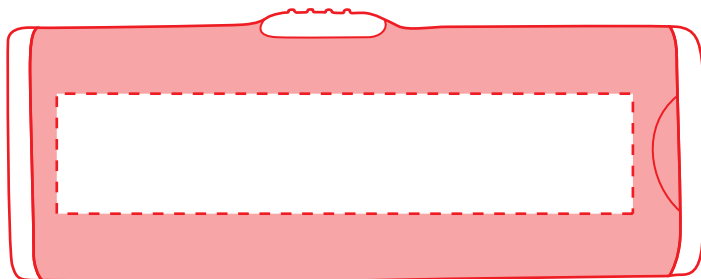

Imprint Area: 3" x 5/8"

Your text must be inside dashed imprint area.

Imprint Area: 3" x 5/8"

Font Used: **Eurostile Bold**
Font Point Used: 30pt

All fonts converted to outlines

Product Dimensions: 3-5/8"w x 1-3/8"h x 1/2"d

Please Outline All Fonts Before Submitting File

1-Color Imprint Available

Method Imprint: **1 Color Process**, No Raster Files

Halftones 5-100%

Minimum Pt. Size: 6 pt

Aa Bb Cc Dd Ee Ff Gg Hh Ii Jj Kk 6pt Height

Actual Size

Your smallest text can not be smaller than 6pt in height.

Minimum Line Wt: 0.5

—————

Line weight must be at least 0.5